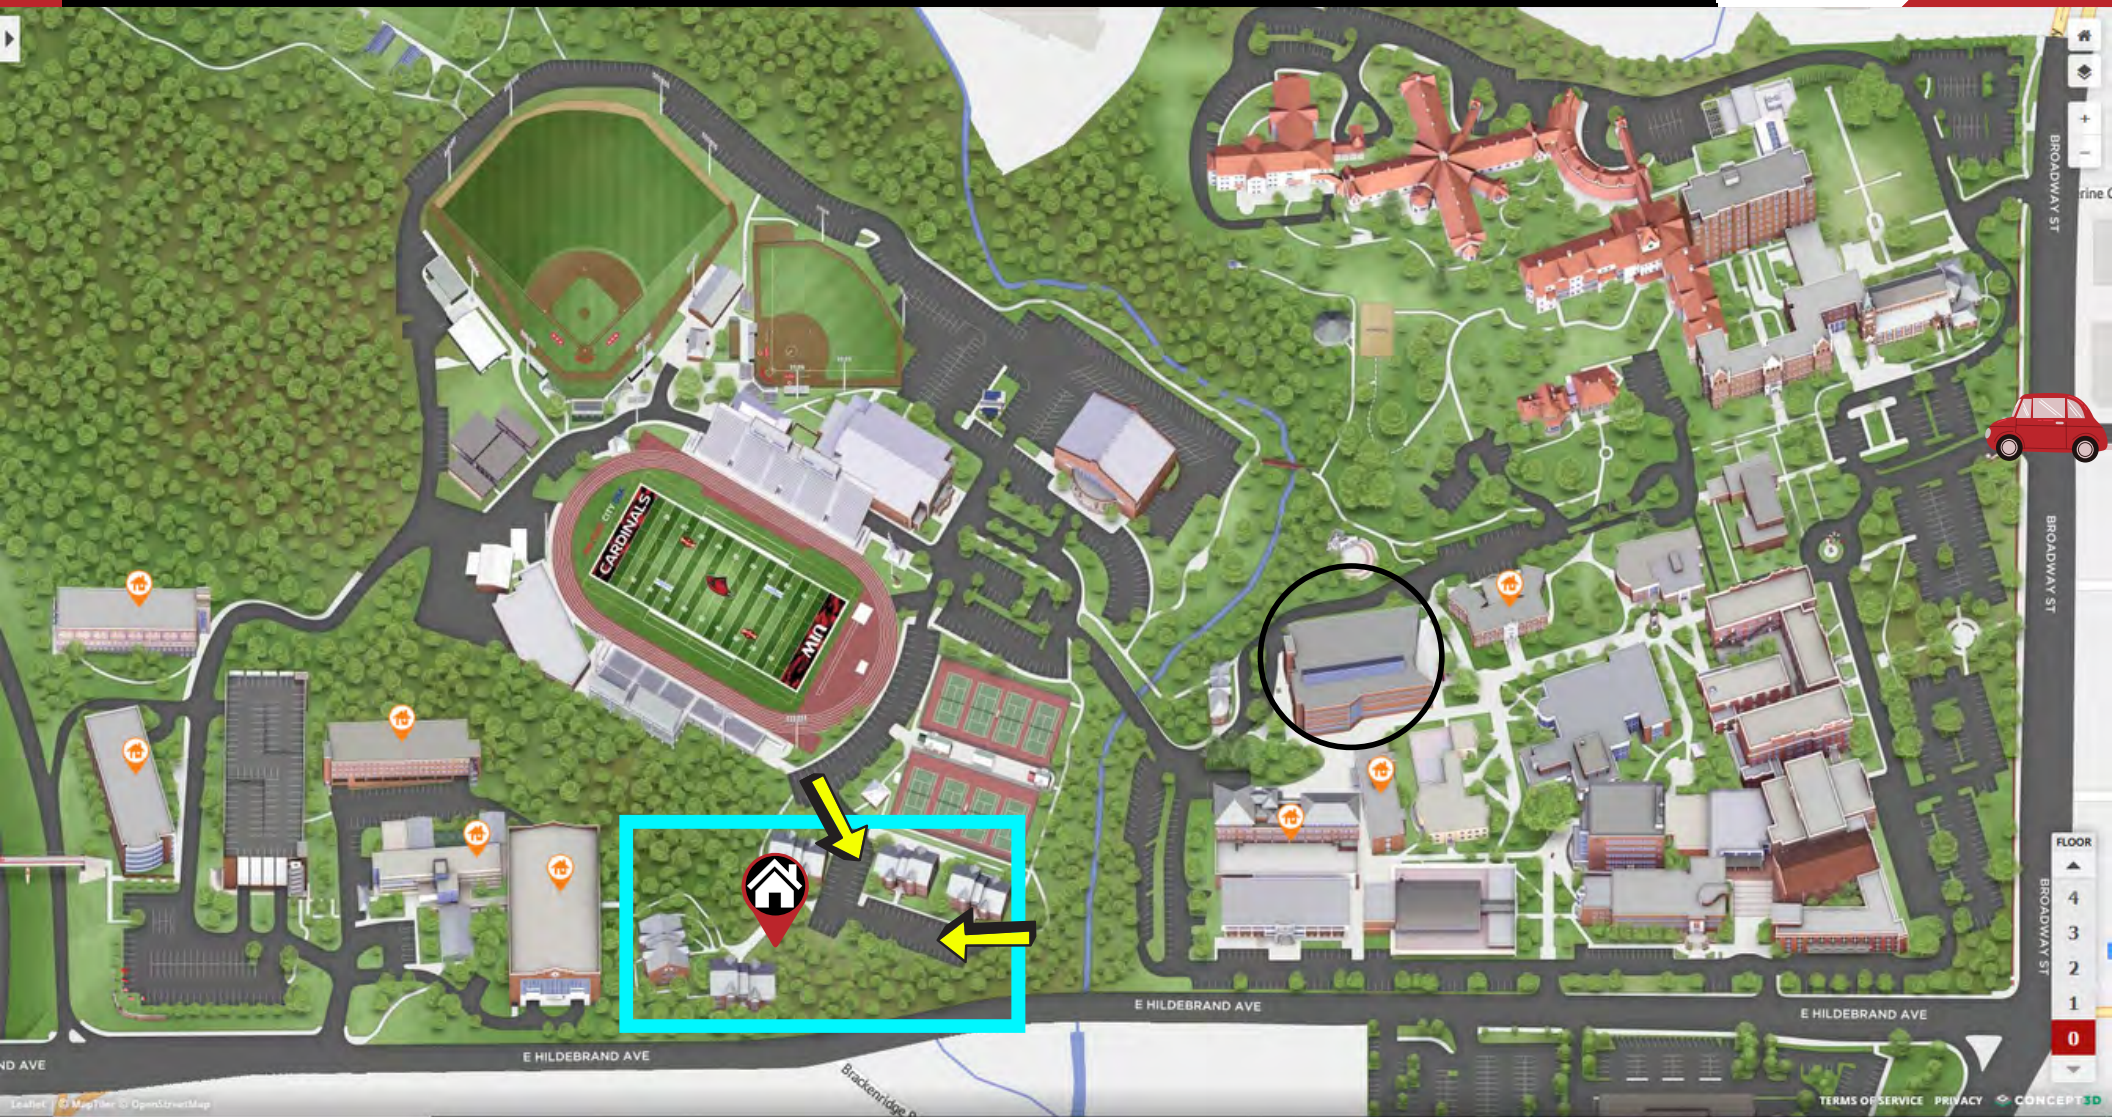

FALL 2022 MOVE-IN DAY MAP

Please follow signs to reach Move In Day Parking by Tennis Courts and Natatorium

Map Symbol Key

Parking for check-In at SEC

Check-In at the Student Engagement Center (SEC)

AVOCA VILLAGE APARTMENTS

Map Symbol Key

Check-In at the Student Engagement Center (SEC)

Avoca Village Apartments

Designated unloading zone for move-in