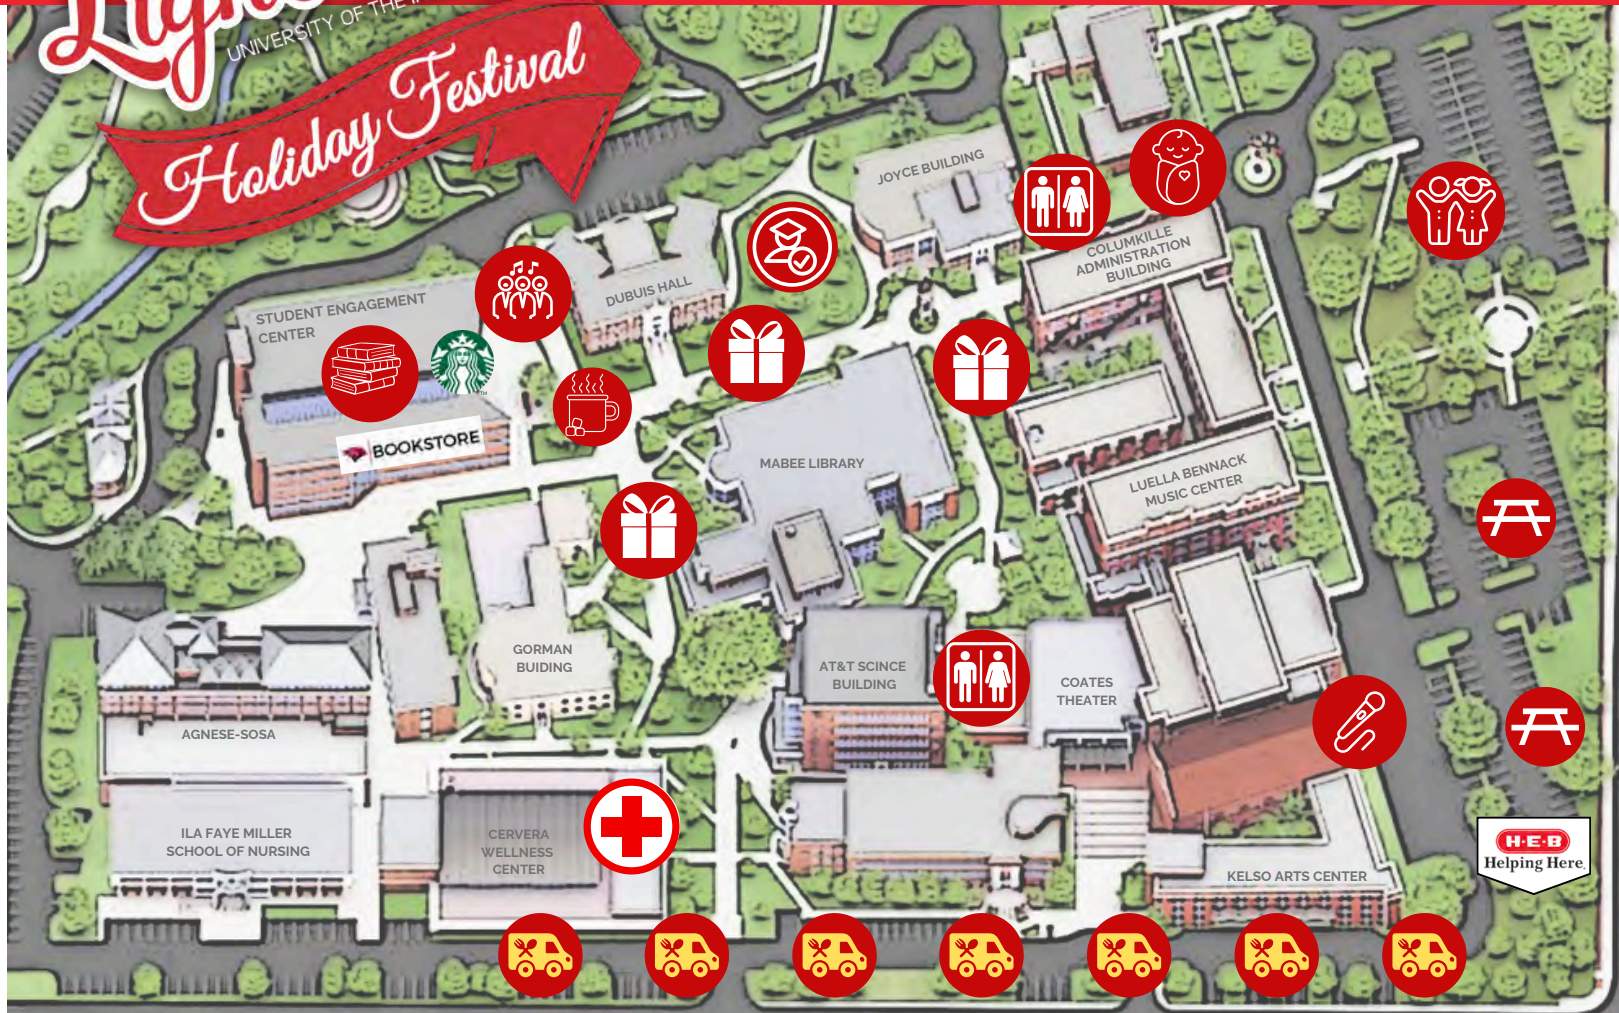

Light the Way

UNIVERSITY OF THE INCARNATE WORD

November 23, 2024 Festival Map

Holiday Festival

Map Key

- Shoppers Bazaar
- Free Hot Cocoa
Student Engagement Center
- Alumni Exclusive
Dubuis Lawn
- First Aid Station
Cervera Wellness Center
- Food Truck Alley
Hildebrand Parking
- Restrooms
- Complimentary Changing Tent
Baby changing, nursing station and toddler potties
- Main Stage
Sponsored by H-E-B
Music Building
- Little Nest Stage
Featuring San Antonio Schools
- Seating Area
Music Building
- H-E-B Giving Here
Give Away Tent
- SEC: Starbucks, Bookstore, Lucianos

Kids Corner

- Meet Santa!
- Cookie Decorating
- Build-A-Cardinal
- Men's Final Four-Fan Jam Truck
- Train Rides
- Face Painting
- SA Plastic Bricks

Food Truck Alley

- B-Daddy BBQ
- Mattega's Pizzeria
- Dipped Treats
- Rooster's
- Benjie's Munch
- Dona Kikas Godritas
- Slider Provider
- Mini Donut Lab
- Eddie's Hijo E Su
- Grouchy Mama's
- Tacos Al Carbon
- Lada Ladies
- Lady Picoso
- Backyard Concessions
- Pure Texan BBQ Co
- Wicked Panda